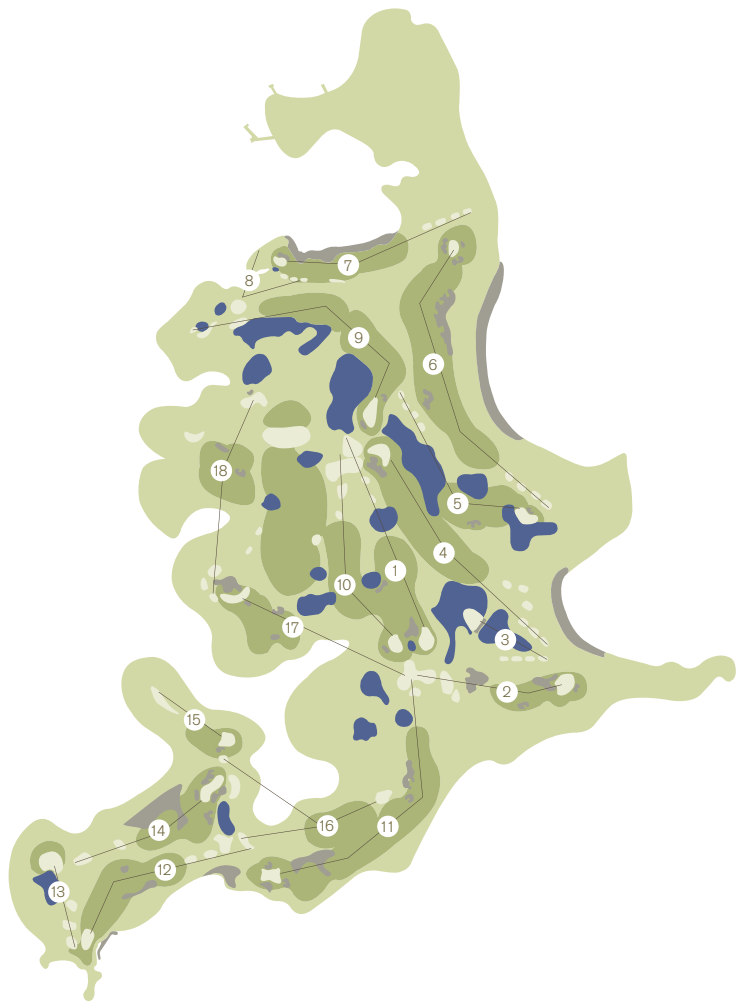

Le Touessrok Golf Course
Trou d'Eau Douce, Mauritius

Player	Handicap
Home Club	Competition

Lava Rock Wee View Rock Ridge Split Decision Tidal Pool Beach Mangrove Plateau Verde Turn

Hole	1	2	3	4	5	6	7	8	9	Out
Langer	389	329	166	518	357	601	395	114	514	3383
Championship	359	304	140	488	334	573	365	91	467	3121
Tournament	327	276	117	425	254	532	329	90	416	2766
Forward	222	223	94	397	223	490	297	66	370	2382
Stroke Index	2	16	12	10	14	8	4	18	6	
Par	4	4	3	5	4	5	4	3	5	37

Markers Signature
Players Signature
Date

Golf Course Local Rules

Royal & ancient rules will govern all play.

Stake Markings

Water hazards are defined by yellow stakes. Lateral water hazards are defined by red stakes. Environmentally sensitive areas are defined by blue stakes. Ground under repair are defined by white and green stakes. Drop zones are defined with white lines.

Out Of Bounds

The boundaries of the golf course are marked with white posts. A ball lying beyond the boundary line is deemed to be out of bounds.

Distance Markers

All fairway distance markers on the golf course are measured in metres to the centre of the greens.

Environmentally Sensitive Areas

Environmentally sensitive areas are defined with blue stakes on hole no. 10 and hole no. 18.

A player losing a ball in these areas should under penalty of one shot proceed to the designated drop zone at the front of the greens marked with white lines.